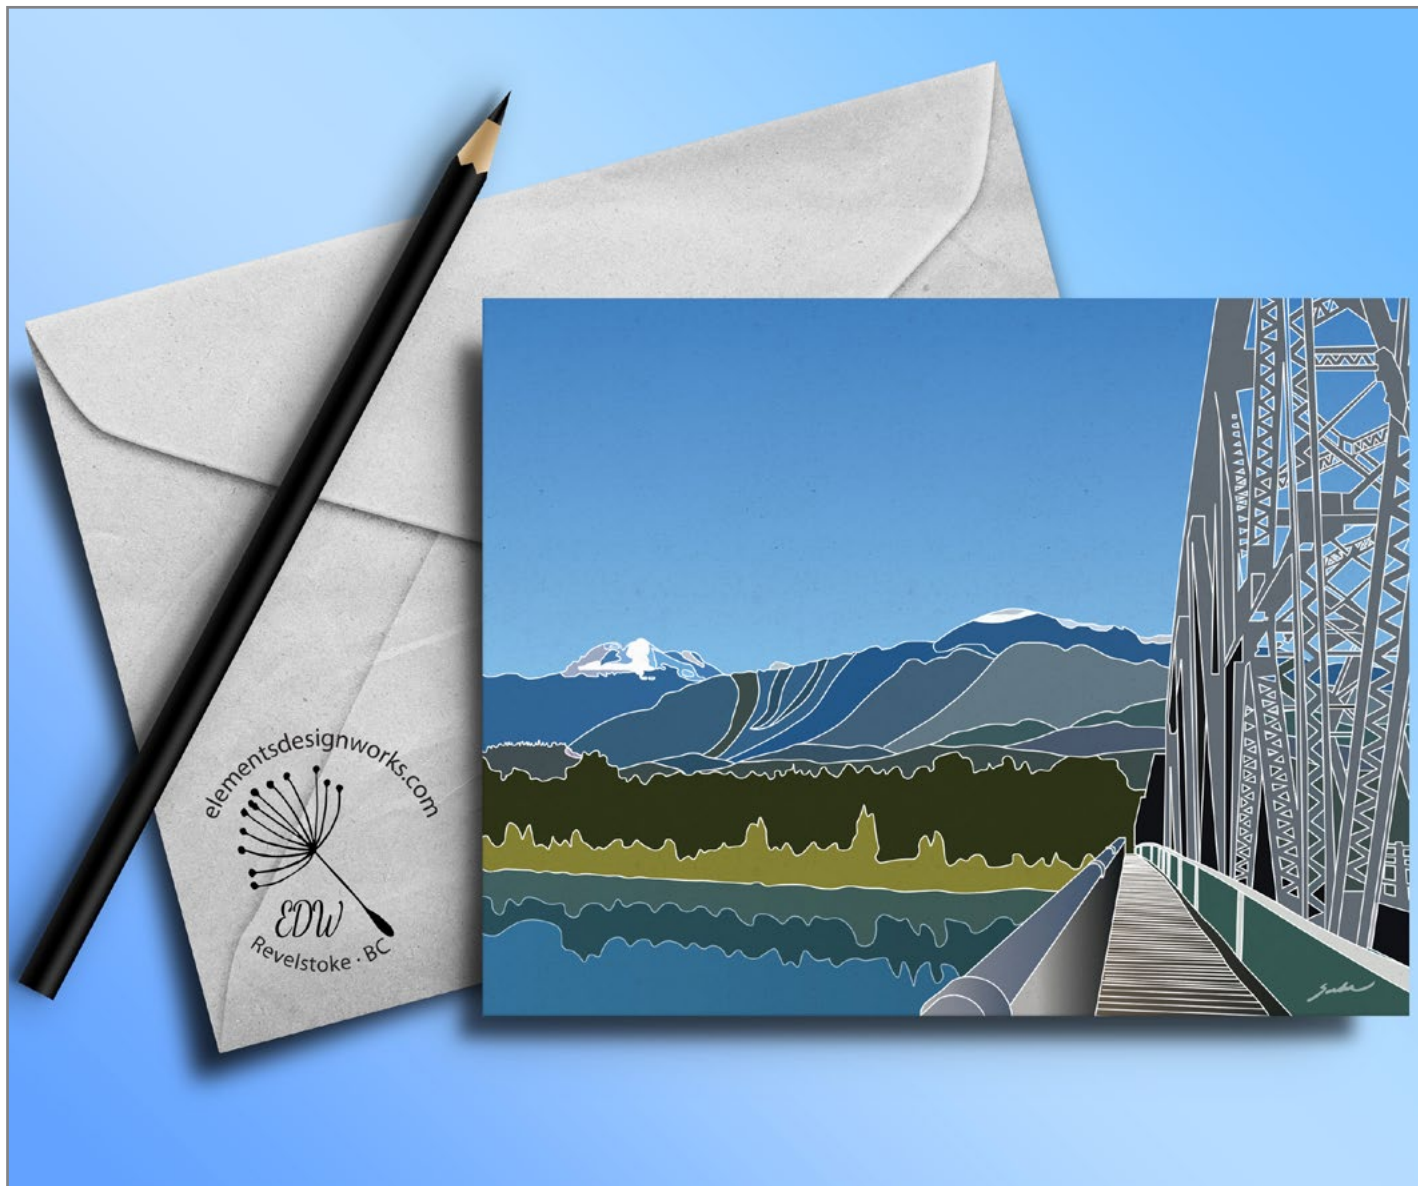

"Mt. Beg & MacP" - Digital Illustration

Blank Greeting Card

4.5" x 6.25"

Printed on glossy, premium quality photo paper

Envelope included*

*(envelope colour may vary, pencil not included)